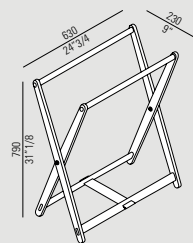

design Benedini Associati

ACOM0530_